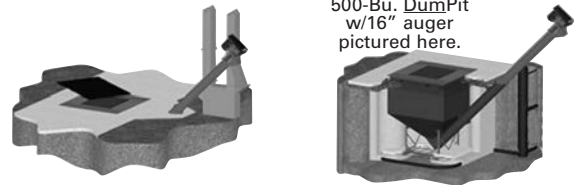

7980 Pratt Lake Rd. • Alto, MI 49302
(616) 868-6195 FAX **(616) 868-6196**
www.zookfarmequipment.com

**Full Line Grain System Erectors,
 Millwrights & Crane Service**
Fully-stocked Service Fleet

Dayton & Baldor Motors,
 most hp & phase models
 in stock.

DumPit

Enjoy the Convenience, Efficiency
 and Safety for a Dump &
 Go Drive Over DumPit System

500-Bu. DumPit
 w/16" auger
 pictured here.

Designed and built with the important
 details and features that facilitate ease of
 installation and dependable performance.