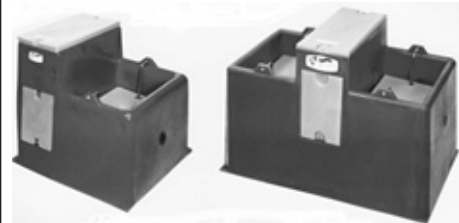

FRANKLIN INDUSTRIES, INC.

ALL PURPOSE POLY WATERERS
Floating Lids Save 85-90% on Heating Costs

www.wilessales.com
(800) 584-1076
(989) 584-3836

WILES SALES

2-1/4 Miles South Of Carson City
10273 Mt. Hope Rd., Carson City, MI 48811

DEALER INQUIRIES
INVITED
PRICES ARE F.O.B.

Distributors And Manufacturing Representative Wholesale & Retail