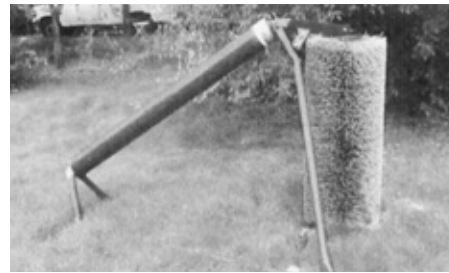

ROL-OYL LIVESTOCK OILERS

Petersen Concrete Waterers

- Deluxe Hinged Hood
- Acrylic Coated
- Large 3" Drains
- Large Access Doors
- Extruded Polystyrene Insulation
- Hidden Lock Pins
- Top Adjustable Thermostats & Heaters
- Smooth Rounded Edges
- All Brass Valves
- Black Concrete
- Air Tight Seal