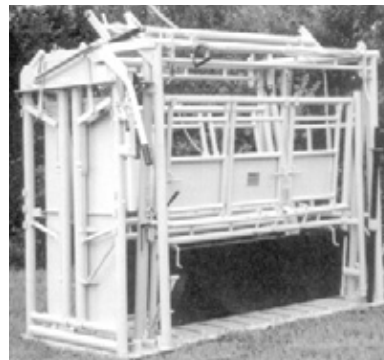

A Better Way to Make Hay Pay

Smidley Steer Stuffer 7' or 10' In Stock

7' Super Stuffer
Model #572100

10' Steer Stuffer
Model #5102150

One-sided (1/2) feeders are available in all sizes at 75% of 2-sided feeder cost.

MODEL 125 HANDLING & SORTING CHUTE

The 125 is a good durable chute that offers many of the features of our larger chutes at an economical price.

FOR MOST MODEL 450 & 450W SQUEEZE CHUTE Portable & Stationary