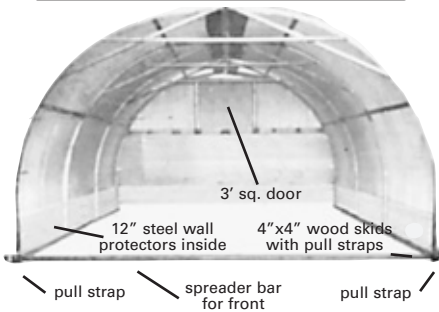

Century Livestock Feeders, Inc.

In Business Since 1993

1. ### 8'x66" Horse or Cow Feeder
2. For all livestock including bison
   - Optional skirting or additional bar kits avail.

F. Duplessis Inc.
**Round & Square Bale Feeders
For Horses**
Save Up To 30% More Hay!

WELDY Round Hay Savers

AGRI-PLASTICS

Your Source For Quality Plastic Livestock Supplies

ROL-OYL LIVESTOCK OILERS

Petersen Concrete Waterers

- Deluxe Hinged Hood
- Acrylic Coated
- Large 3" Drains
- Large Access Doors
- Extruded Polystyrene Insulation
- Hidden Lock Pins
- Top Adjustable Thermostats & Heaters
- Smooth Rounded Edges
- All Brass Valves
- Black Concrete
- Air Tight Seal

Heavy Duty Round Bale Feeder

FRANKLIN INDUSTRIES, INC.

ALL PURPOSE POLY WATERERS
Floating Lids Save 85-90% on Heating Costs

www.wilessales.com
(800) 584-1076
(989) 584-3836

WILES SALES

2-1/4 Miles South Of Carson City
10273 Mt. Hope Rd., Carson City, MI 48811

DEALER INQUIRIES
INVITED
PRICES ARE F.O.B.

Distributors And Manufacturing Representative Wholesale & Retail