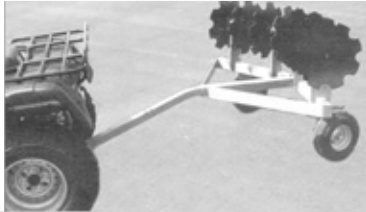

Distributors And Manufacturing Representative Wholesale & Retail

DEALER INQUIRIES
INVITED
PRICES ARE F.O.B.

Post Drivers For Tractor Loaders & Skid Steers

Worksaver®

**Quick Hitches
Cat. I, II & III**

**Model CS-694,
CS-1094 CSP-1094 Spreaders**
Available in six or ten bushel capacity to meet all your spreading requirements.

Flip-Over Single Gang Disc

Ideal for garden tractors and ATVs. Easily flips from transport position to working position.

Smooth Cut PTO Powered Stump Grinders

Economical and efficient PTO powered stump grinder, makes stump removal fast and easy. Operator easily controls the stump grinder from the comfort of the tractor seat.