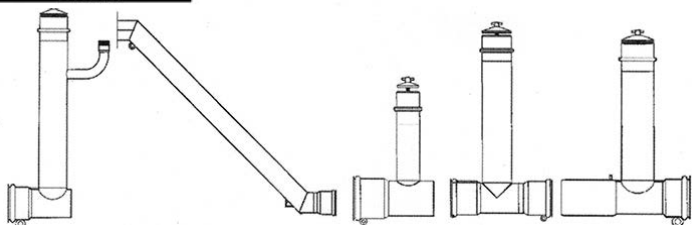

PIERCE™ Galvanized Underground Fittings