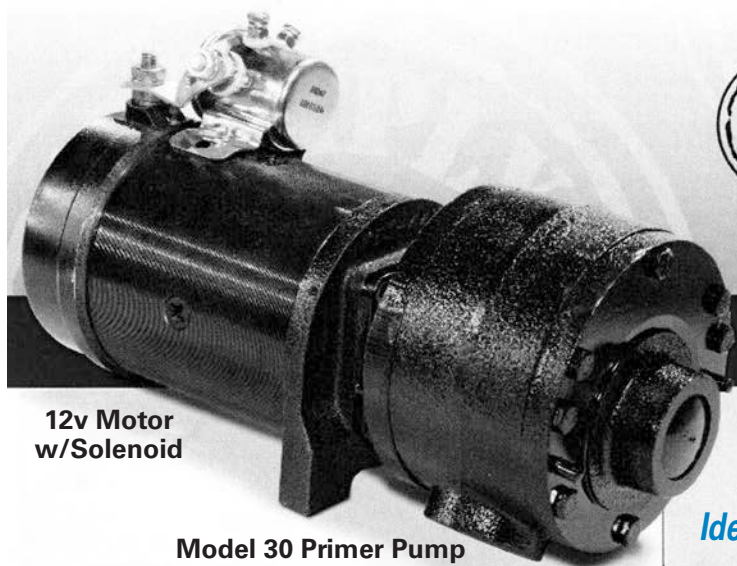

**TRIPLE K IRRIGATION • (517) 458-9741**

**VISIT OUR  
ONLINE STORE**

12v Motor  
w/Solenoid

Model 30 Primer Pump

**Wallenstein**  
vacuum . pumps

Model 30

*Make hand priming a thing of the past.  
Quickly primes the largest centrifugal pump.  
Ideal for Irrigation, Industrial and Fire truck service*

**PIERCE™ Galvanized Underground Fittings**

**Cornell  
Pumps**

**Drag Line Fittings**

**IN  
STOCK**

**Mandals &  
All American  
Drag &  
Mainline  
Hose**

**Cherne  
Pneumatic  
Plugs**

**Soft  
Density  
Clean  
Out  
Balls**