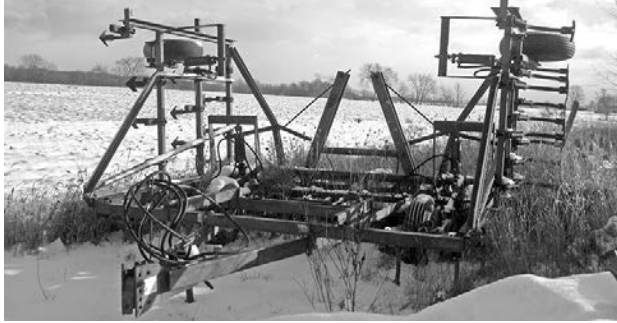

**Michigan's Premier Tractor
Painter! All Sizes, Since 1976.**

**IH 4500
24' field
cult.,
\$2,000.**

Tom's Auto Body

1875 W. Grand River Ave., Portland, MI 48875

(517) 490-9902