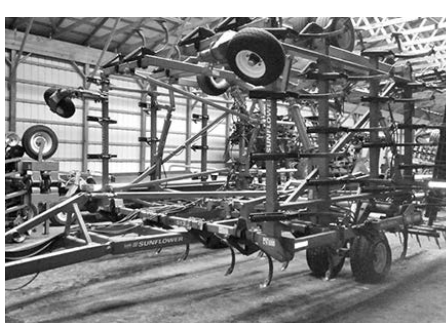

**'87 Ford  
L8000  
tdm.  
truck,  
white,  
w/wheeler  
box,  
nice truck,  
\$22,000.**

**'10 Unverferth 5225 grain cart,  
tarp, camera, \$13,900.**

**'09 Sunflower 5135 36' field  
cult., 4-bar spike hitch, \$21,000.**

**'09 Brillion XL-144, 37' crow foot,  
\$11,000.**