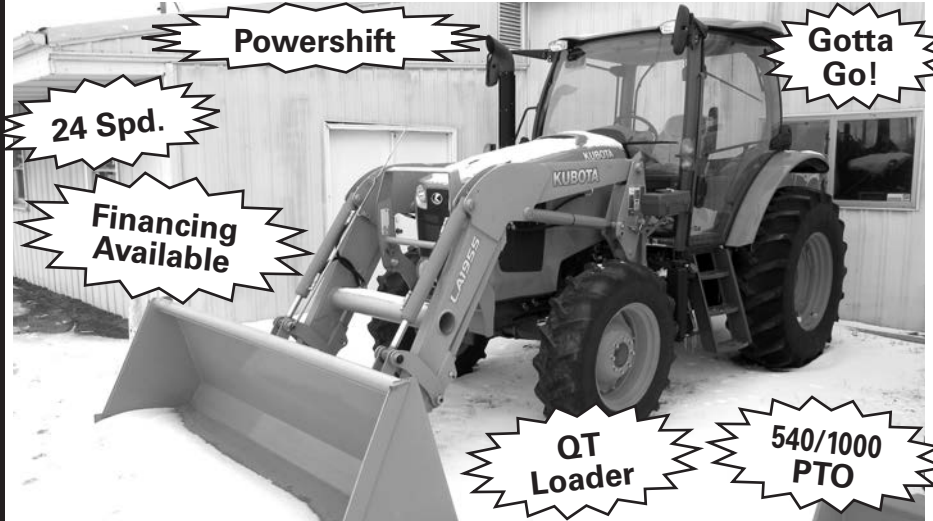

COME TEST & SEE THE BEST 100 HP TRACTOR AVAILABLE.

New Kubota M6-101,

97 eng. & 82 PTO hp, Bi speed turn, deluxe air ride seat, 24 spd. w/Powershift, cab, A/C, heat, 3-pt., 540-1000 PTO standard, cast rears, financing available.

Call Kevin for special price.

Kubota®

Robinson Equipment
Many New Tractors In Stock

LAKEVIEW 8968 M-46 Hwy. **(989) 352-7206**