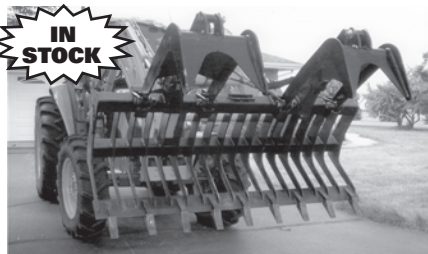

Planeview Acres Equipment & Attachments

(517) 263-3788
(517) 260-1764
 3314 SAND CREEK HWY.
 ADRIAN, MICHIGAN 49221

SKID STEER • EXCAVATOR • LOADER • DOZER • FORK ATTACHMENTS

IN STOCK

**We Sell The Industry's
#1 GRAPPLE
SKID STEER, TRACTOR EURO/GLOBAL.**

IN STOCK

IN STOCK: 60" or 72" cut w/66" or 78" deck, HD Parker hyd. motor, (3) dbl. sided cutters, will cut up to 5" tree, 3/16" deck, 3/8" reinforcement. 60" \$4,100, 72" \$4,400.

IN STOCK

IN STOCK:
84" Grapple rake, JD 600 & 700 Series hookup GREEN, \$2,900.

IN STOCK

IN STOCK:
84" Rock grapple, \$2,900.
66" & 73" Available by order.

- Euro grapple rake, 84", green. **\$2,900**
- JD 600 & 700 grapple, 84", green. **\$2,900**
- Tractor & skid steer grapple, 84", black. . **\$2,900**
- Skid steer & tractor grapple, 73" **\$2,700**
- Skid steer & tractor grapple, 66" **\$2,600**
- JD 300, 400, 500 hook-up available BY ORDER **CALL**