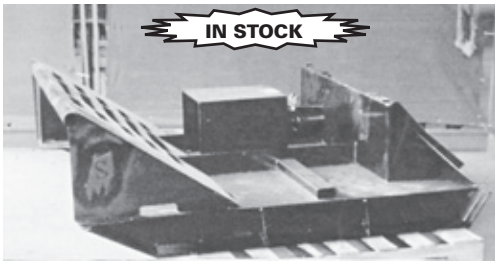

96" Bucket, 1-1/2 cu. yd., \$1,199

Skid steer brush cutter

60" \$3,975
 72" \$4,475

Authorized Dealer

Please call to receive a FREE 30-page Product Guide!!

60" or 72" cut w/66 or 78 deck, HD Parker hyd. motor, (3) dbl. sided cutters, will cut up to 5" tree, 3/16" deck, 3/8" reinforcement.