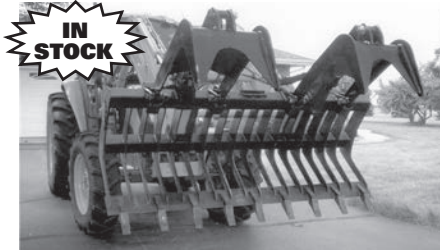

IN STOCK

IN STOCK: 60" or 72" cut w/66" or 78" deck, HD Parker hyd. motor, (3) dbl. sided cutters, will cut up to 5" tree, 3/16" deck, 3/8" reinforcement. 60" \$4,100, 72" \$4,400.

- Euro grapple rake, 84", green. **\$2,900**
- JD 600 & 700 grapple, 84", green. **\$2,900**
- Tractor & skid steer grapple, 84", black. . **\$2,900**
- Skid steer & tractor grapple, 73" **\$2,700**
- Skid steer & tractor grapple, 66" **\$2,600**
- JD 300, 400, 500 hook-up available **BY ORDER** **CALL**

IN STOCK

IN STOCK:
84" Grapple rake, JD 600 & 700 Series hookup **GREEN, \$2,900.**

IN STOCK

IN STOCK:
84" Rock grapple, \$2,900.
66" & 73" Available by order.

All attachments available for on time delivery.
**CALL AT ANYTIME!
PLEASE CALL PRIOR TO PICKUP. THANKS! -AI**