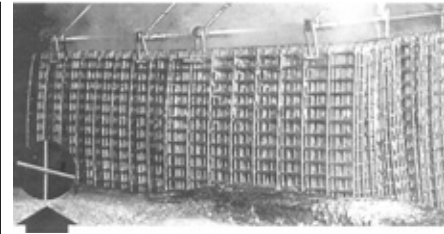

Hot Dip Galvanized Fence Panels

Weld spots completely covered. No place for rust to start. Provides long-lasting protection.

Low Energy Cost!

Pasture Season Is Here!

Several Sizes In Stock!

Pasture Water Systems