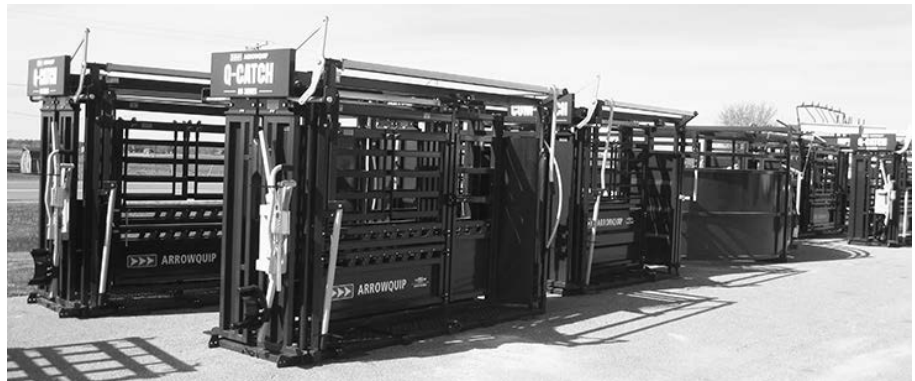

**LESTERBUILDINGS.COM**

Since 1948

New Patz 5800  
In Stock  
For Sale Or Rent  
Flexible Payment Plans Available  
Ask For Details

**4200, 5800 & 7400  
Steerable Liquid  
Manure Tankers**

## ARROWQUIP

**COM-CATCH Series  
Compact, Capable & Convenient  
Cattle Chutes**