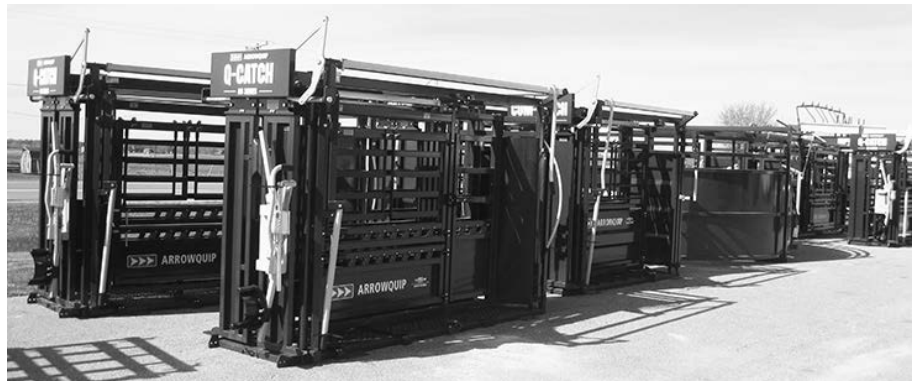

[LESTERBUILDINGS.COM](http://LESTERBUILDINGS.COM)

Since 1948

New Patz 5800  
In Stock  
For Sale Or Rent  
Flexible Payment Plans Available  
Ask For Details

**4200, 5800 & 7400  
Steerable Liquid  
Manure Tankers**

## ARROWQUIP

**COM-CATCH Series  
Compact, Capable & Convenient  
Cattle Chutes**