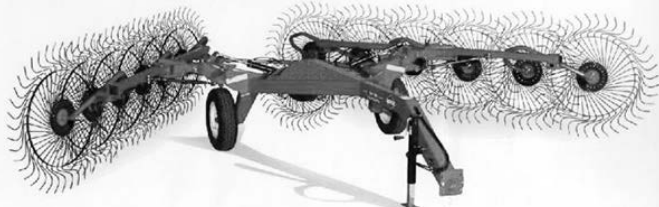

HOURS: Mon.-Fri. 8-12 & 1-5, Sat. 8:00-12:00

GEHL

Unverferth Manufacturing Company, Inc.

SALES – PARTS – SERVICE

Jonsered[®] Lawn Tractors In Stock

USED EQUIPMENT

- Kuhn FC303BC, center pivot discbine
- Farmhand F11C high lift ldr., off Oliver 1655
- MF 65, gas
- White 445 7-shank chisel plow
- Unverferth auger

- **New Killbros gravity box augers in stock.**
- **New Killbros 357, 20" ext., 10-ton gear, 12.5x15 tires**

'08 Agco 1109 haybine.

New Hustler zero turn in stock, several sizes in stock.

HOFFERBERT SALES

200 N. Maple St., Bannister, MI 48807

(989) 862-5300

HOURS: Mon.-Fri. 8-12 & 1-5, Sat. 8:00-12:00

New Kuhn SR110 rake, 16'11"-21'2" working width.

- New GF222T tedder
- GA4220TH rake
- New GA3200 GT rake

HOFFERBERT SALES