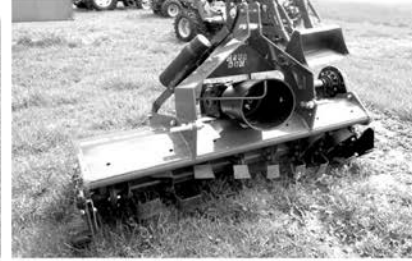

CHECK OUT THESE PRICES!

Bush Hog

BUSH HOG RAZORBACK CUTTER
5', cut capacity up to 1", 60 hp. gear box, 10 and 12 gauge steel.
\$1,150

MF-1-142813

BUSH HOG RAZORBACK CUTTER
6', cut capacity up to 1", 60 hp. gear box, 10 and 12 gauge steel.
\$1,350

MF-2-142813

BUSH HOG TILLER RT60G
60", working width 59", 6 blades per flange, gear drivetrain, PTO w/slip clutch.
\$1,999

MF-6-142813

BUSH HOG TILLER RT72G
72", working width 70.5", 6 blades per flange, gear drivetrain, PTO w/slip clutch.
\$2,299

MF-4-142813

BUSH HOG TILLER RT84G
84", working width 82.5", 6 blades per flange, gear drivetrain, PTO w/slip clutch.
\$2,599

MF-3-142813

BUSH HOG SM 60 DITCH BANK MOWER
Cutting width 5', cutting capacity 1", cuts 90° up and 85° down.
\$8,699