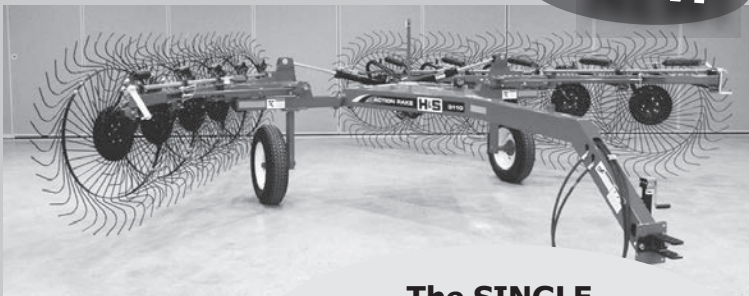

Quality Equipment that YOU can TRUST!

Buy the BEST
BUY **H&S**

"Top Shot"
Side Discharge Manure Spreaders
are available in 1500, 2000, 2600,
3400 & 4200 Gallon Models.

NEW!

235 through 430
bushel Heavy Duty Models
feature fiberglass reinforced
plywood, sides, and
endgate.

The **SINGLE**
SUSPENSION ACTION Rake
is available in 8, 10, & 12
wheel models!

XCAP
Forage Boxes feature;
More Capacity...
Heavier Built...
than the
Competition!

Contact
your
H&S Dealer
NOW for
"GREAT DEALS"
on H&S
Equipment!