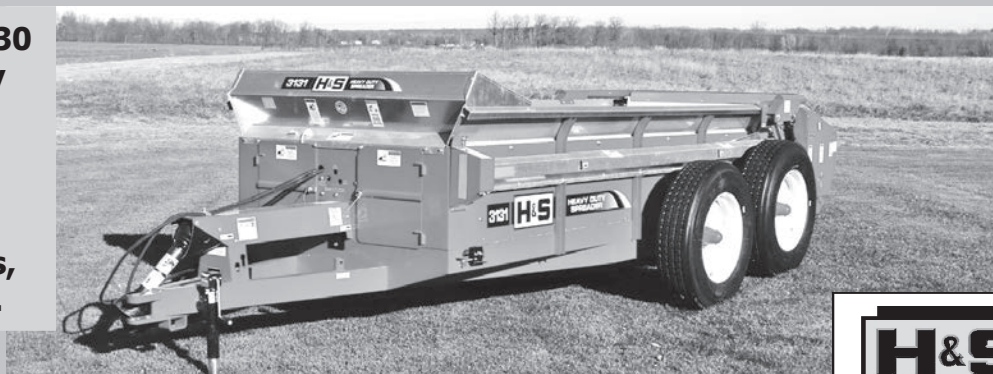

Has a Manure Spreader to fit Your Operation!

Truck Mounted "Top Shot" Side Discharge Manure Spreaders are available in all models!

Contact your H&S Dealer NOW for GREAT PRICES on H&S Equipment!

Hydraulic Push Manure Spreaders are available in 425 and 550 bushel sizes and feature a choice of vertical or horizontal beaters.

235 through 430 bushel Heavy Duty Models feature fiberglass reinforced plywood sides, and endgate.

H&S Manufacturing

Ph. 715.387.3414 - web: www.hsmfgco.com

*Strong Heritage
Strong People
Stronger Future!*