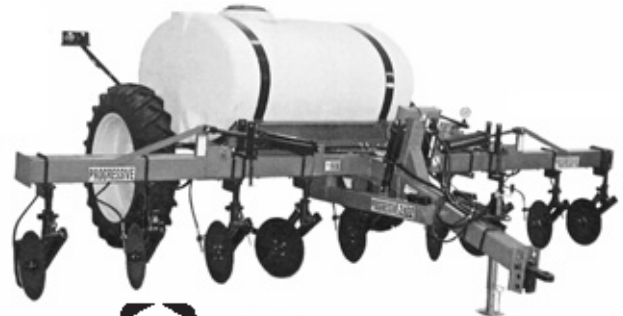

**K KONGSKILDE
PROGRESSIVE**

750, 1000 & 1600 Gallon pull-type 28% applicators,
32" crop clearance, piston or hyd. pump, liquid injection or
knife injection, 5-23 coulters available.

**STOCKING A FULL SUPPLY OF ALL
YOUR APPLICATION PARTS NEEDS**