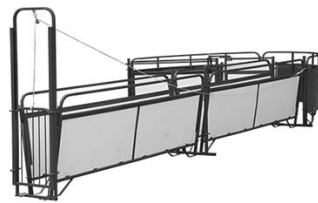

Stockmans Choice calf chute, \$950.

New E-Z Trail wagon, 230-bu., 8-ton gear, \$2,950.

Lancaster 100-bul ground drive spreader, \$4,745. Other sizes available.

SHEEP & GOAT HANDLING EQUIPMENT

Portable 2-pc. round bale feeder, loose hay, round & square bales, \$315.

Portable lambing pens.

Self catching headgate & chute, \$585.

Sheep & goat scale, \$697.

Deluxe spin trim chute, \$1,305.

Working chute & crowding tub, \$1,935.

Walk-through feeder, \$534.

Basket feeder for sheep, \$356.

built for your farm
marweld

New Pequea HR1140 hay rake, 11', \$7,950. Also: New Pequea HR930, 9', hyd. lift, tdm. axle, \$6,250.

New Pequea MCR 10-whl. V-rake, demo, \$6,900; 8-whl., \$6,850; 12-whl., \$7,595.