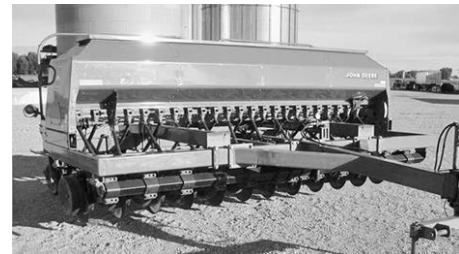

• JD 1560, 15' drill, no-till $23,000
• JD 750 20' drill, scales, markers, low acres $24,000