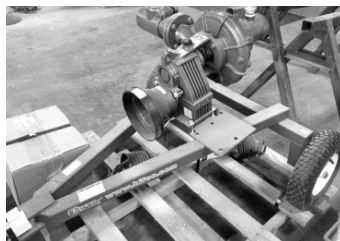

It's that time of year. Schedule your preventative maintenance today! Reduce your risk of in-season unexpected shutdowns, repairs and crop loss. We can service all brands of electric center pivots.

CAPRARI PTO PUMP (new)

- Caprari D3/65 PTO pump w/cart
- 4" Check valve
- 4" NPT suction & discharge
- 500 gpm @ 130 PSI

\$5,950

BERKELEY B4JOBH SAE 2 PUMP (used)

- 1200 gpm @ 140 PSI (125 hp required)
- 950 gpm @ 140 PSI (100 hp required)

\$2,500

KIFCO B140G 1.4"x350' (new)

- Nelson SR75 gun
- Covers 6-10 acres
- w/5.5 Honda booster pump

\$9,930

- Without booster pump

\$7,251

AG RAIN 505 WATER WINCH (used)

- Nelson 200 big gun
- New hose reel gear box
- New PTO shaft
- 4" Hose - fair cond.

\$3,000

High Quality Tillage Components That Last from Richmond Brothers Equipment

Farm Services, Inc. is Richmond Brothers west Michigan dealer!

From US27 to I96!

Contact Pat today for more information!

Richmond Bros. cast point to fit Case IH 870 & 875, Krause Dominator, JD 2700, 2720 & 2730 disc rippers - available sizes 3", 5", 7" & 10" - lasts over 1000 acres.