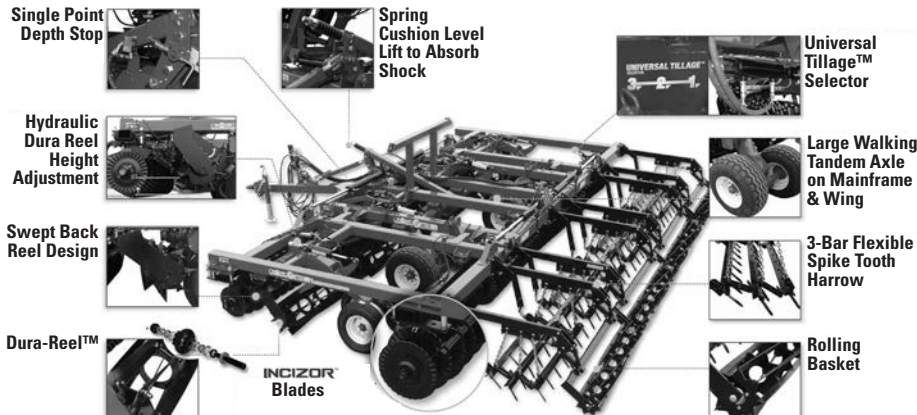

DEMO DAY
FRIDAY, JULY 28, 2017
11:00 A.M.-6:00 P.M.

**Come Celebrate Our
 New Dealerships**

**Location: 9198 Sheridan Rd. (M-13)
 Montrose, MI 48457**
Corner of M-13 & Frances Rd., 1 Mile South Of Our Business
Food & Drinks Provided Inside Of The Tent
**We Will Demo McFarlane Incite 5000, Quadra-Till, Reel Disc
 & Summers Land Roller** (www.summersmfg.com)
Killbros Grain Carts On Display
\$2,000 Factory Rebate If Paid For Before July 31, 2017
McFarlane, Summers & Killbros Reps Will Be On Site
*Ag Direct Rep Will Be On Site With
 Special Financing Rates For "Demo Day"
 Special Pricing on New Orders Day of Demo*

**New Killbros
 1185 grain cart,
 850-bu.,
 \$28,500.**

INCITE™ 5000

THE NEXT BEST THING IS HERE

Elmer Gross
 Shop (810) 639-2612 • Elmer's Cell (810) 241-0803
 Dan's Cell (989) 213-5189
 Montrose, MI • **SINCE 1965**
 Hours: Mon.-Sat. 8:30 A.M.-6:00P.M

JD 6300, cab, A/C, dual outlets, very nice, \$15,900.

JD 9500, exc. combine, 30.5x32 rubber, 90%, good bars, \$29,950.

JD 920 flex head, nice, \$6,250. Many others, 915, 925 & 930.

Good used Unverferth H30 30' header cart, \$2,950.

Case IH 1020 25' flex head, exc., field ready, \$6,250. Many others, 15', 20' & 30'.

Case IH 1640, rock trap, chopper, used in our corn, field ready, nice, \$13,950.

JD 4440, 18.4x38, 80%, dual PTO, dual outlets, cold A/C, used on our farm, 300 acres, \$21,900.