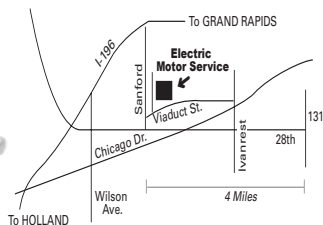

Electric Motor Service Center

Sales • Service • Smiles

- Phase Converters Repair/
Replacement
- Single Phase/3-Phase Motor
Repair/Replacement
- Motor Rewinding
- Replacement Motor Parts
Bearings/Capacitors/Switches

**3565 Viaduct St. SW
Grandville, MI 49418**

1-616-532-6007

1-866-583-0667

Visit www.fixmymotor.com