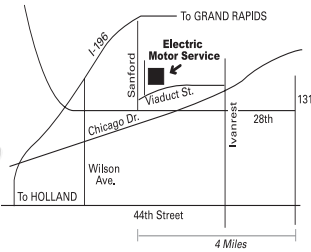

Electric Motor Service Center

Sales • Service • Smiles

3565 Viaduct St. SW • Grandville, MI 49418

1-616-532-6007

Irrigation Pump/Motor Repair

- Phase Converters Repair/Replacement
- Single Phase/3-Phase Motor Repair — Motor Rewinding