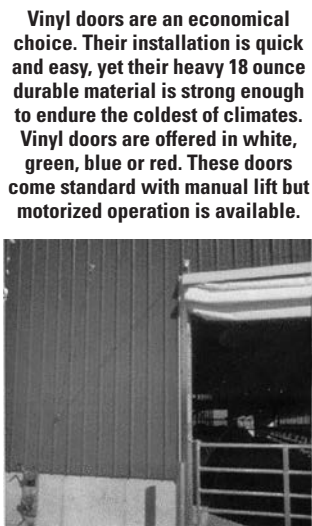

SERVICE & REPLACEMENT AVAILABLE

Vinyl doors are an economical choice. Their installation is quick and easy, yet their heavy 18 ounce durable material is strong enough to endure the coldest of climates. Vinyl doors are offered in white, green, blue or red. These doors come standard with manual lift but motorized operation is available.