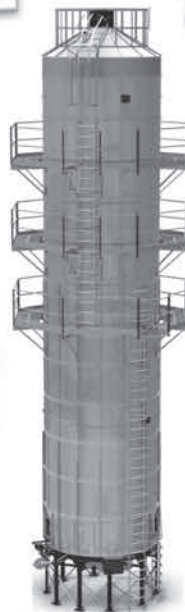

6' - 105' Diameters and anything in between

The Original, Efficient, Simple, EZZE DRY

Tower Dryer Capacities from 930 to 4800 BPH
Commercial Grade Inline Centrifugal Blower
Superior Moisture Control Operation
Standard Aluminum Screens
Zero-Downtime Electronic Features
REMOTE MONITORING CAPABILITIES