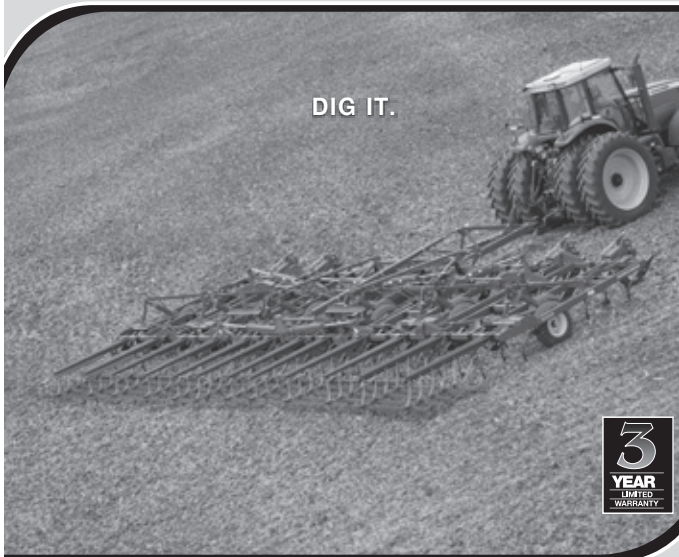

# USED EQUIPMENT FOR SALE

Sunflower 4511-11 disc chisel disc.

Sunflower 6432, 34', 3-bar spike, single basket.

'04 Gleaner R65, 4WD, 850 hrs., clean machine.

JD 4430, cab, heat, A/C, 7100 hrs.

Landoll 850 25' finish-all.

Kioti LB1914, 4WD, ldr.

THERE IS ONLY ONE. THE ORIGINAL SUNFLOWER.

DIG IT.

Heavy-duty construction, outstanding clearance and superb flotation. What else do you need to know about the Sunflower 5000 Series field cultivators? How about the fact that the 3" x 4" (76 mm x 102 mm) rectangular tube frame provides the strength today's high horsepower tractors require, and Sunflower computer-aided design creates optimum shank placement for unmatched clearance. Or that the Model 5035 features single-point depth control with rephasing lift cylinders... all covered under our three-year warranty. Or that shanks are available in either spring tension or S-tine design and offer up to 190 pounds (86 kg) of point load for extra tough conditions.

Need more? Okay. Walking tandems and 9.5L (241 mm) tires provide the necessary flotation you need and want in a field cultivator, and the self-leveling hitch maintains a level frame from the front to rear regardless of operating depth.

### 8180 Series Forward Fold Planter

Speed, accuracy and efficiency are all key factors within the narrow window of opportunity during planting season. From the moment you enter the field, the 8180 Series is unfolded and in planting mode in a couple of minutes. Once in planting mode, you can cover up to a full 40' (12.2 m) each pass, allowing you to precisely plant hundreds of acres in a day. When finished, quickly fold to a narrow 15' (4.6 m) from the convenience of the cab for transport to the next field.