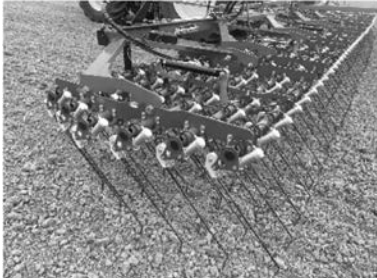

Bay Shore Sales

The Farmer's Connection

www.bayshoresales.com

4890 Bay Park Rd., Unionville, MI

Ben Sattelberg (989) 545-9103

Matt Sattelberg (989) 545-9121

Ryan Kuhl (989) 412-0038

New Air Flow tine weeder in 30', 40' & 44', hyd. adjust, PSI can be adjusted on each bed from the cab.

5'-60' 3-Point models, hyd. tine adjust & down pressure available.

49'-88' Pull-type tine weeder, call for pricing.

Camera steer hitch w/Tillet & Hague Optics, touch screen control, (2) cameras & lights are standard, in stock, call for best price.

Row cultivators, many sizes & options to choose from, 12R units starting at \$44,000.

60' 3-pt. Mounted row cultivator available w/end transport.

Rotary hoes up to 40' wide.

Roll-over plows, 2-14 btm., on land or in furrow, adjustable width, optional Andpak roller, call for prices.