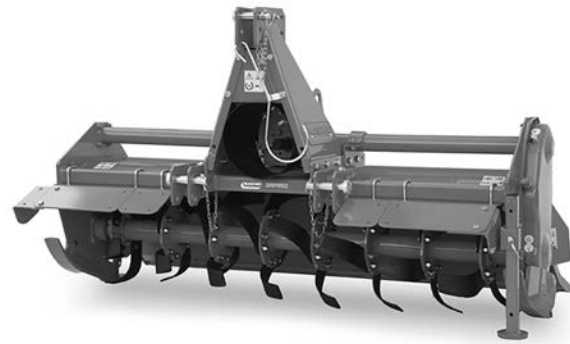

Maschio Giraffa mulchers, 3.77'-8.43' cutting widths.

Maschio rotary tillers, 2.79'-20.6' working widths.

**HERSCHEL**  
— PARTS —

**MASCHIO**  
**GASPARDO**

**Camera Guidance  
Hitch Training**  
**April 21st.**  
Please RSVP.

Order today for spring delivery. Row cultivators custom build for your row configuration. Many options to choose from. Camera guidance hitches with Tillet & Hague optics. Bundle and save \$.

Boehlerit carbide field & row cultivator shovels for S-tine & Vibro-Shank.

5'-88' Tine weeders 3-pt. & pull type, standard, down pressure & air flow models avail.