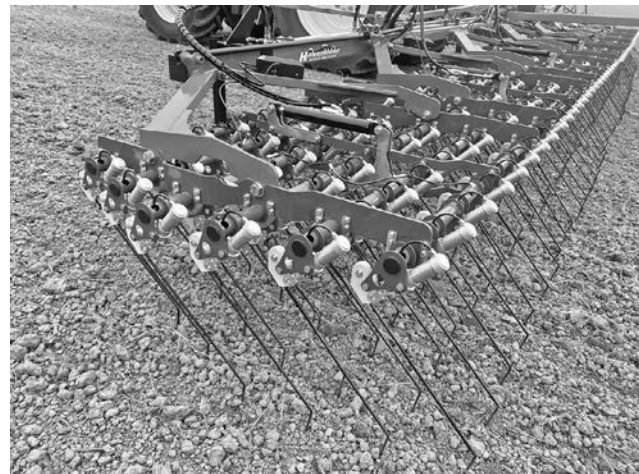

Maschio Giraffa mulchers, 3.77'-8.43' cutting widths.

Maschio rotary tillers, 2.79'-20.6' working widths.

**HERSCHEL**  
— PARTS —

**MASCHIO**  
**GASPARDO**

**Camera Guidance  
Hitch Training**  
**April 21st.**  
Please RSVP.

Order today for spring delivery. Row cultivators custom build for your row configuration. Many options to choose from. Camera guidance hitches with Tillet & Hague optics. Bundle and save \$.

Boehlerit carbide field & row cultivator shovels for S-tine & Vibro-Shank.

5'-88' Tine weeders 3-pt. & pull type, standard, down pressure & air flow models avail.