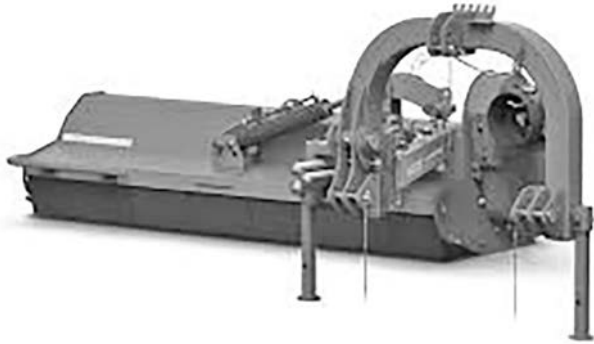

Maschio Giraffa mulchers, 3.77'-8.43' cutting widths.

Maschio rotary tillers, 2.79'-20.6' working widths.

**HERSCHEL**  
— PARTS —

**MASCHIO**  
**GASPARDO**

**Camera Guidance  
Hitch Training**  
**April 21st.**  
Please RSVP.

Order today for spring delivery. Row cultivators custom build for your row configuration. Many options to choose from. Camera guidance hitches with Tillet & Hague optics. Bundle and save \$.

Boehlerit carbide field & row cultivator shovels for S-tine & Vibro-Shank.

5'-88' Tine weeders 3-pt. & pull type, standard, down pressure & air flow models avail.