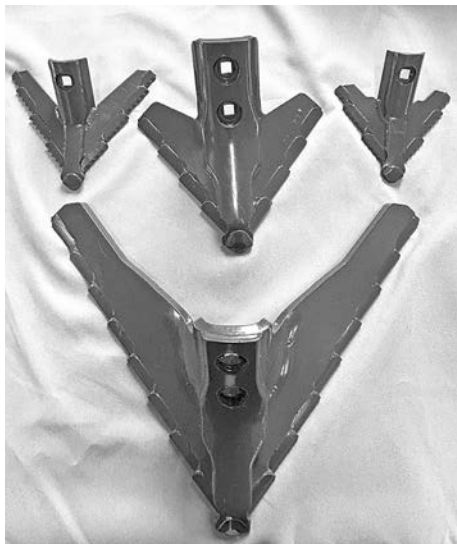

Maschio Giraffa mulchers, 3.77'-8.43' cutting widths.

Maschio rotary tillers, 2.79'-20.6' working widths.

**HERSCHEL**  
— PARTS —

**MASCHIO**  
**GASPARDO**

**Camera Guidance  
Hitch Training**  
**April 21st.**  
Please RSVP.

Order today for spring delivery. Row cultivators custom build for your row configuration. Many options to choose from. Camera guidance hitches with Tillet & Hague optics. Bundle and save \$.

Boehlerit carbide field & row cultivator shovels for S-tine & Vibro-Shank.

5'-88' Tine weeders 3-pt. & pull type, standard, down pressure & air flow models avail.