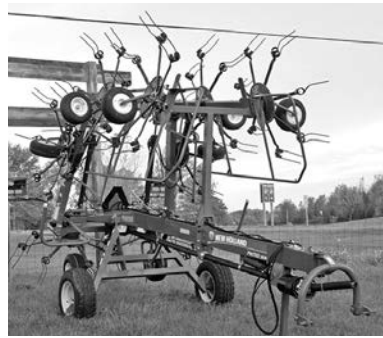

# In-Season Savings Available Now!!!

**New NH balers in stock.**

**New NH ProTed 3836, 8-rotor tedder, covers 38', List \$35,450, Sale \$29,000.**

**Bates**  
Tractor and  
Equipment, Inc.

461 E. Fenn Rd.  
Coldwater, MI 49036

**(517) 279-9179**

**CNH CAPITAL**

**NEW HOLLAND**  
AGRICULTURE

**WOODS**

*Call before you buy.*

**Bates**  
Tractor and  
Equipment, Inc.

461 E. Fenn Rd.  
Coldwater, MI 49036  
**(517) 279-9179**

**CNH CAPITAL**

**WESTFIELD**

**New Westfield WR100-61 auger, PTO drive, \$8,069.**

**Bates**  
Tractor and  
Equipment, Inc.

461 E. Fenn Rd.  
Coldwater, MI 49036  
**(517) 279-9179**

**CNH CAPITAL**

**capello**

**Capello  
corn  
heads  
in stock!**