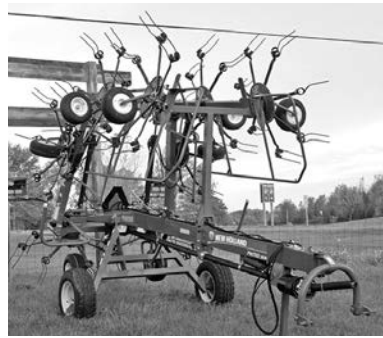

# In-Season Savings Available Now!!!

**New NH balers in stock.**

**New NH ProTed 3836, 8-rotor tedder, covers 38', List \$35,450, Sale \$29,000.**

**Bates**  
Tractor and  
Equipment, Inc.

461 E. Fenn Rd.  
Coldwater, MI 49036

**WESTFIELD**

**New Westfield WR100-61 auger, PTO drive, \$8,069.**

**Bates**  
Tractor and  
Equipment, Inc.

461 E. Fenn Rd.  
Coldwater, MI 49036  
**(517) 279-9179**

**CNH CAPITAL**

**capello**

**Capello  
corn  
heads  
in stock!**