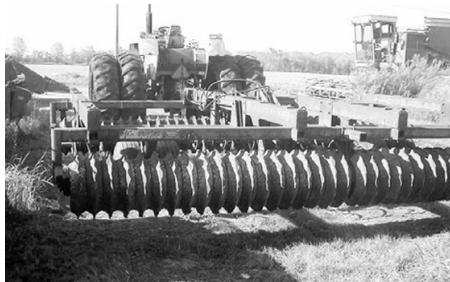

IMPLEMENT CO. INC.

8742 Swan Creek Rd. • Newport, MI 48166

(734) 586-8528

Financing Available on New & Used Equipment.

Financing
As Low As
3.85% Fixed
2.95% Variable
T.O.B.*

* With approved credit.

Oliver HD 14' disc, 10" spacing, heavy frame, **\$2,195.**

MF 165G, 3-pt., PTO, rear rem., PS, good 13.6x38 tires, **\$4,750.**

Kewanee 16' mulcher, S-tines, solid whls., H.D. frame, **\$2,995.**

JD grain drill, 20-hole grass seeder, dbl. disc openers, **\$1,975.**

- **Hardi 750 Commander**, foam markers, elect. controls, rinse system, chemical inductor, 60' HZ boom, Hardi diaphragm pump, consigned, 1-owner, **\$18,500**
- **Glencoe 12-shank**, 3R, gauge whls., **\$1,550**
- **Dunham Lehr 25' flat fold mulcher**, newer, solid whls., **\$11,750**
- **(2) AC WD45s**, nice
- **Lundell 20' stalk chopper**, **\$1,950**
- **White 6-btm. plow**, auto. reset, **\$1,775**